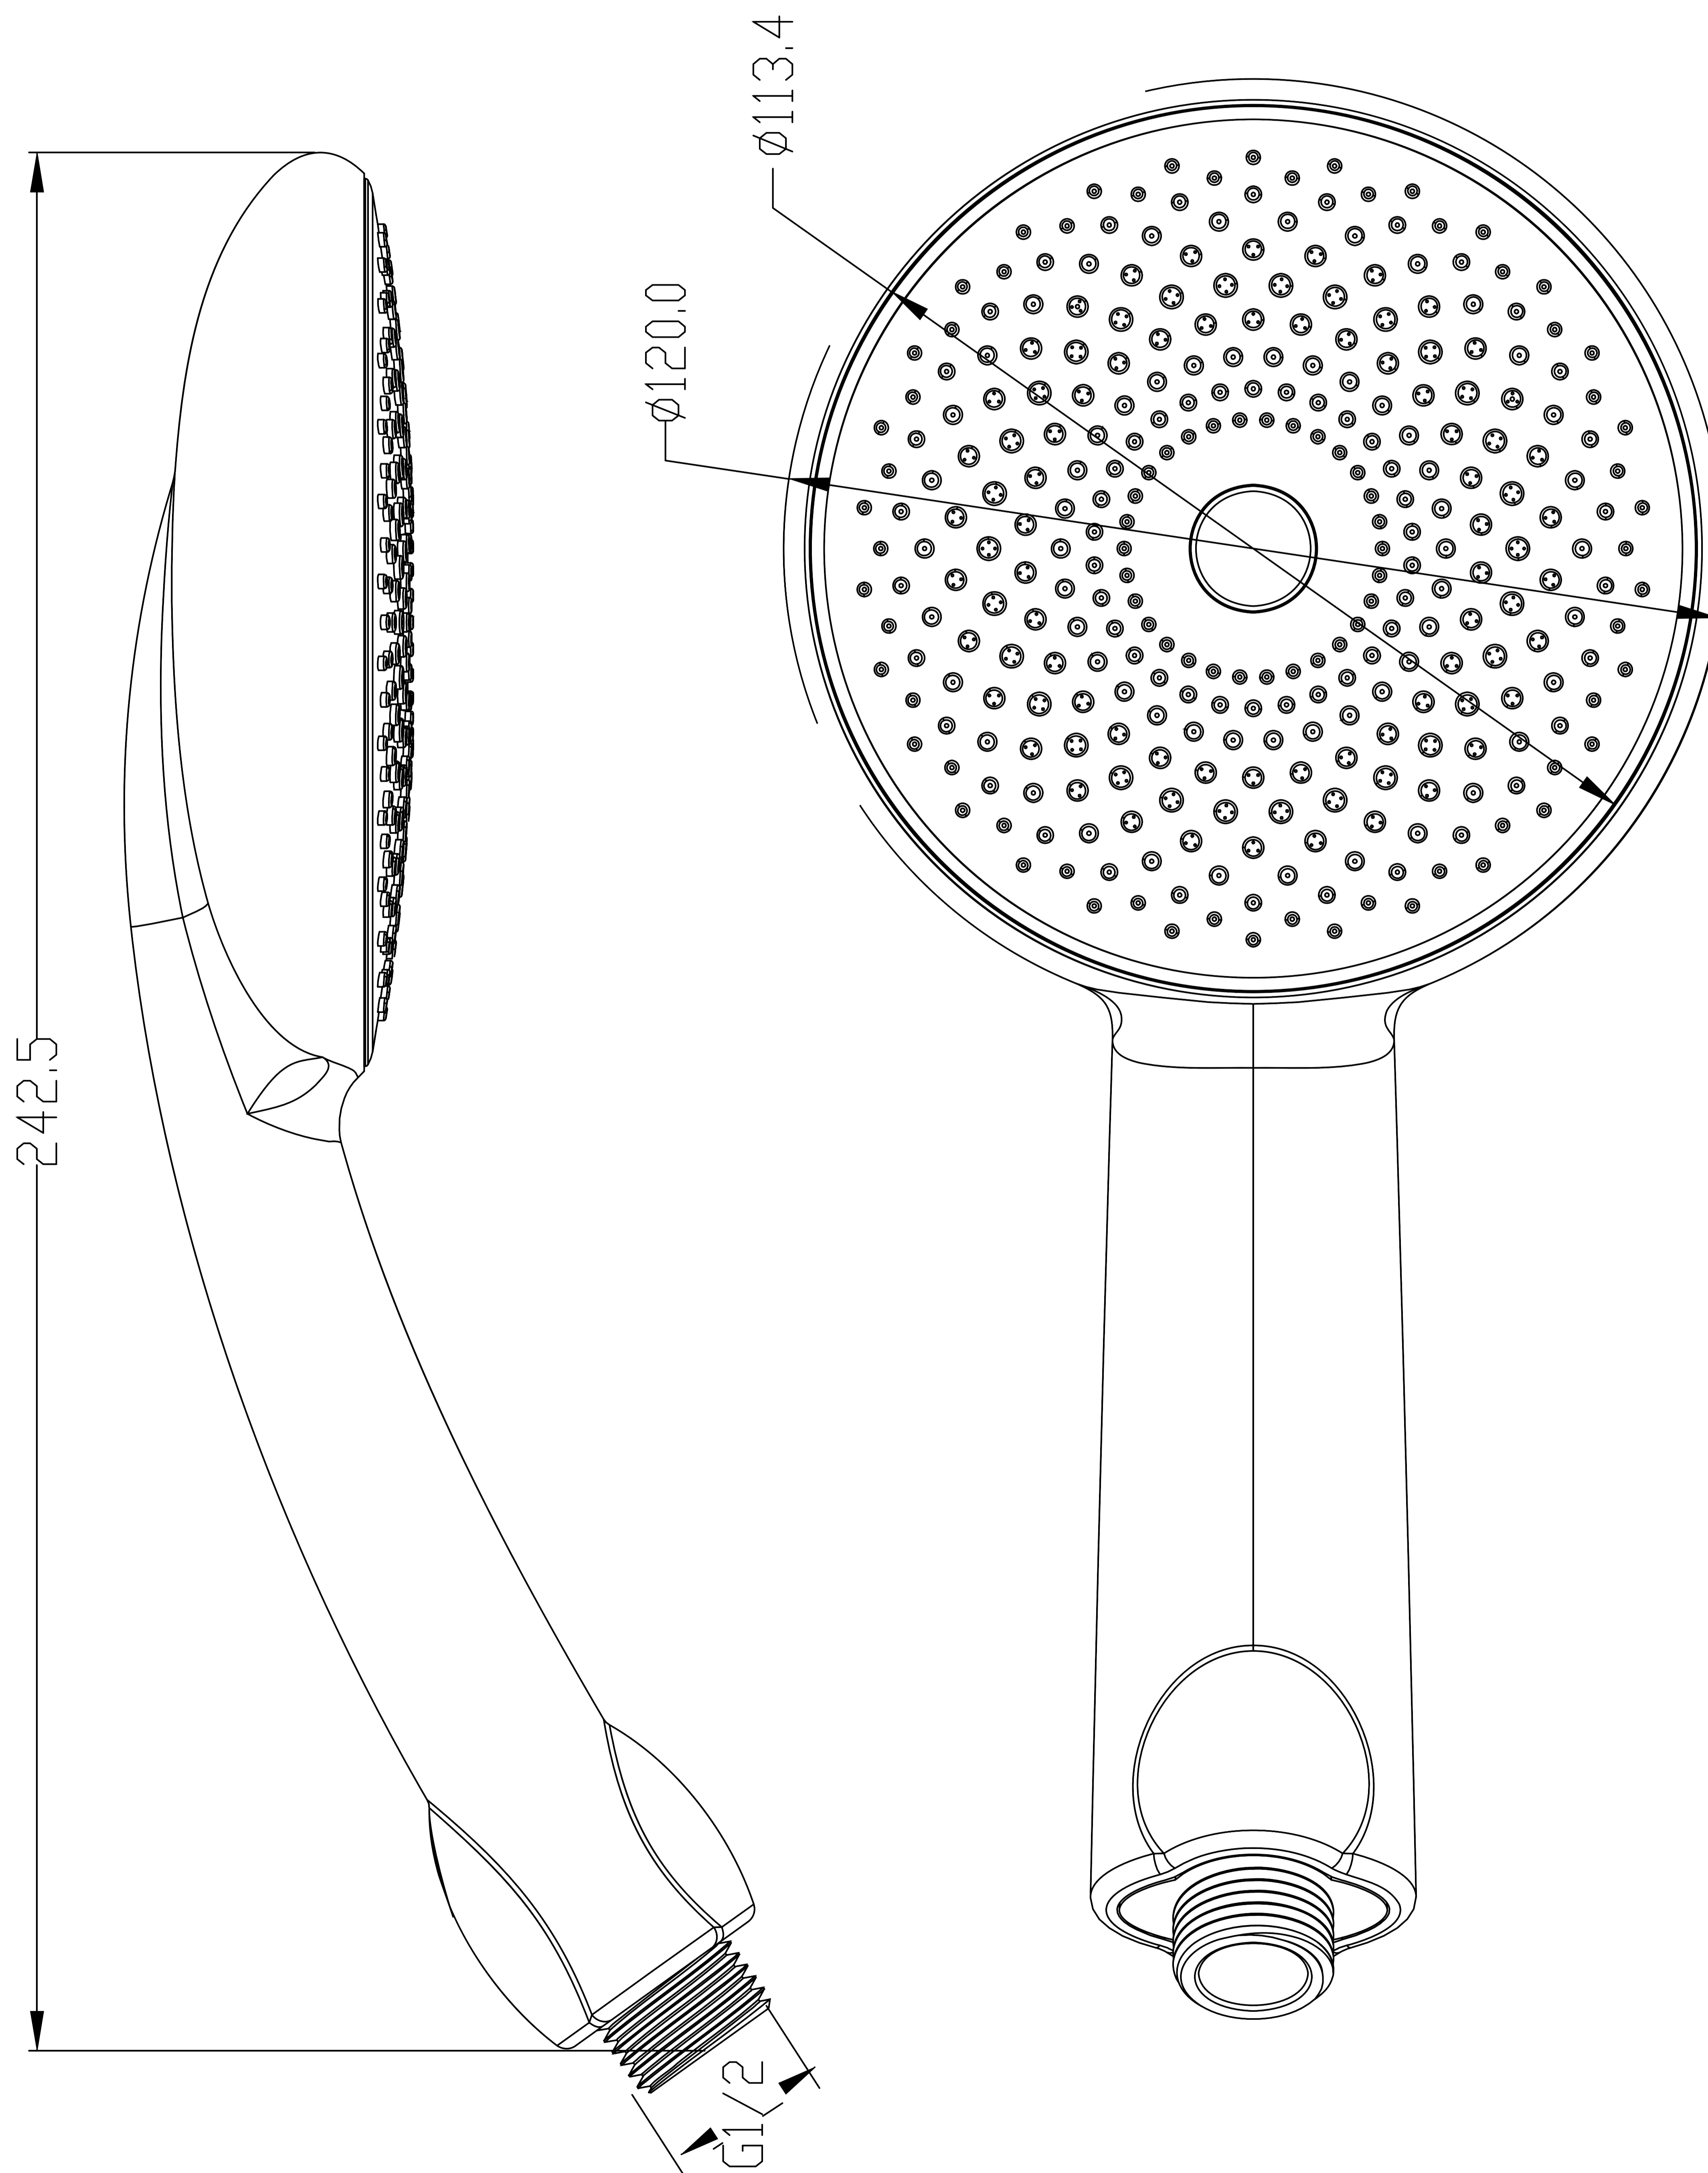

ABS Hand Shower

Product Code : **28188**

Technical Drawing

All dimension are in **mm**